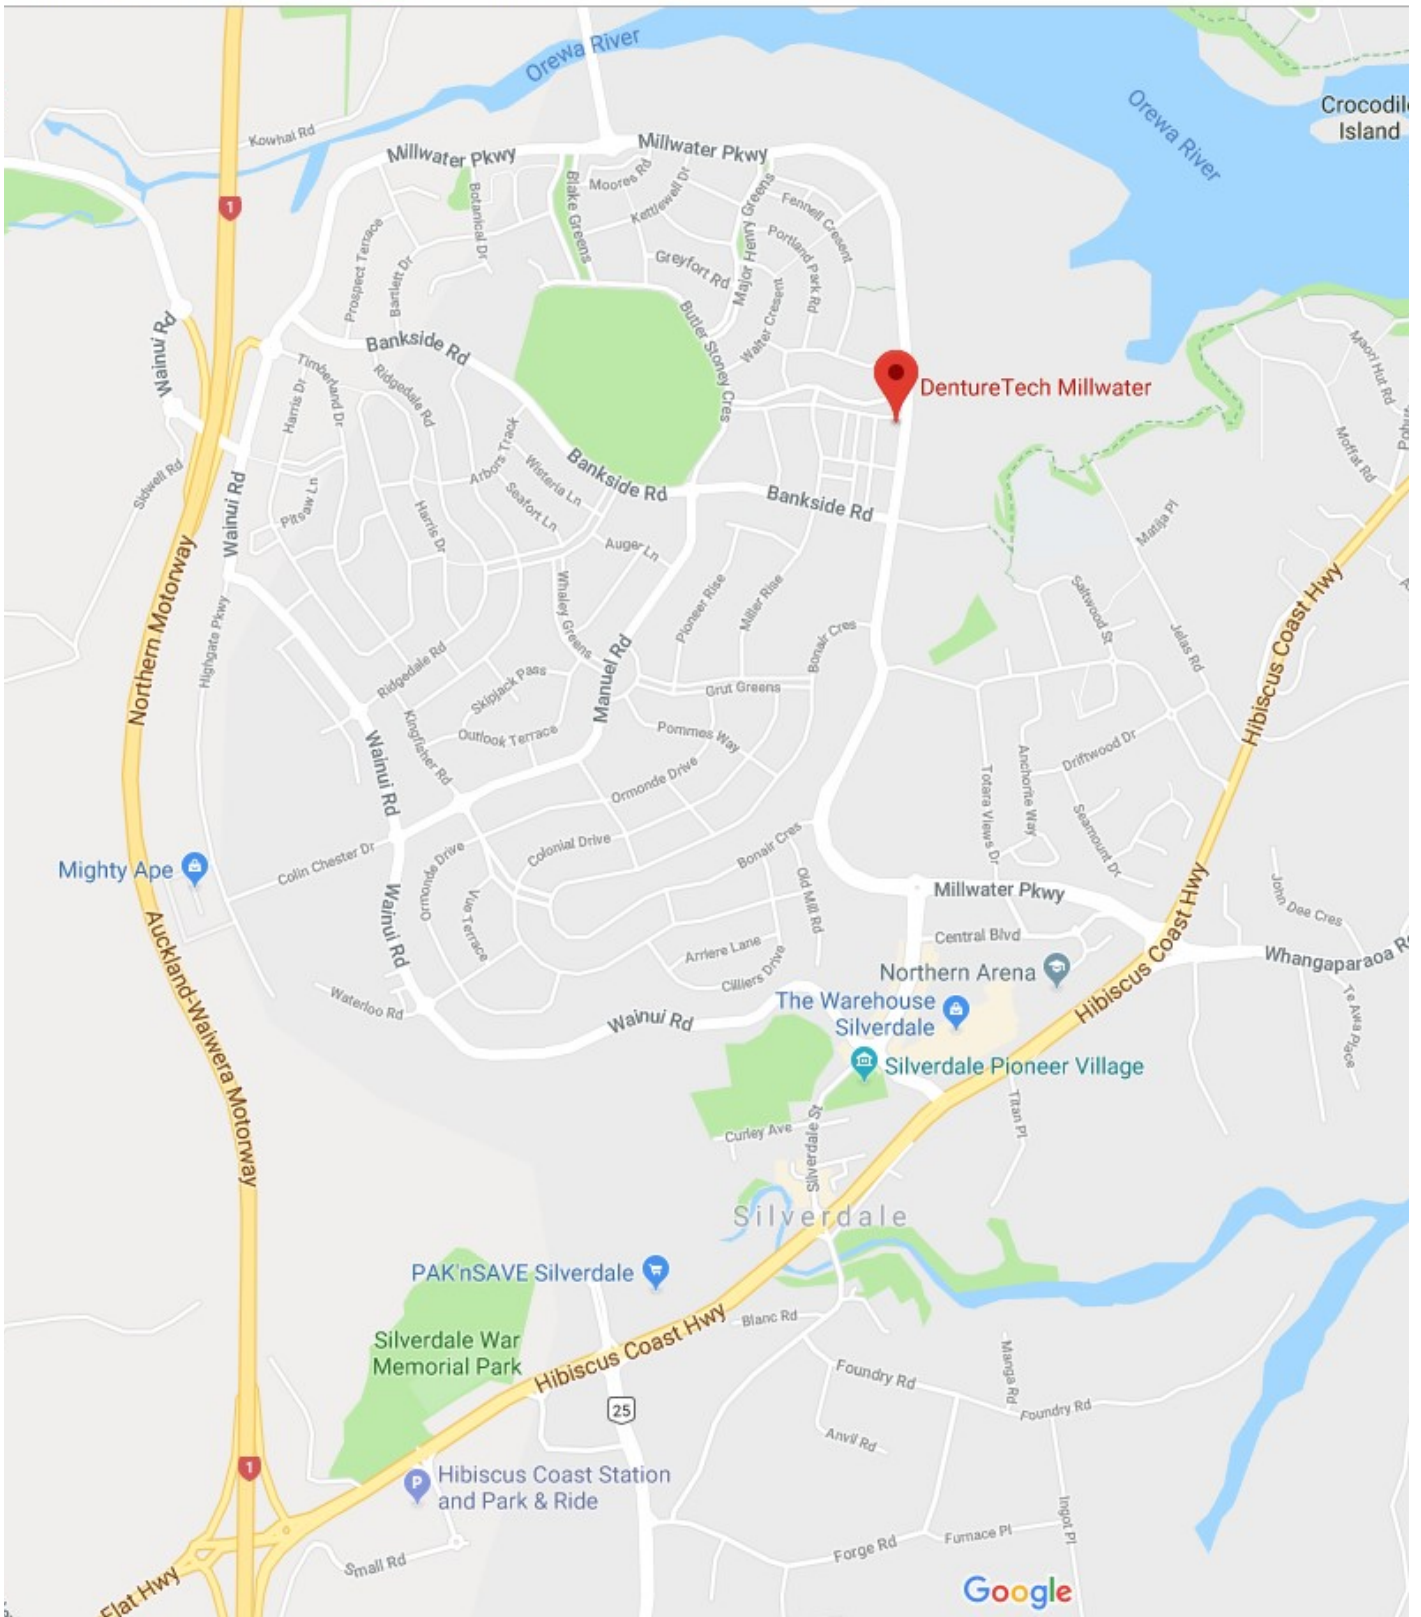

# Directions to DentureTech Millwater

Shop 9 / 177 Millwater Parkway, Silverdale

Ph: (09) 426 6889

P.T.O for directions from Whangaparaoa Road +  
Northern Motorway

### **From Whangaparaoa Road:**

Head Southwest on Whangaparaoa Road.

At intersection of Whangaparaoa Road and Hibiscus Coast highway - continue straight on Whangaparaoa Road.

At roundabout continue straight onto Millwater Parkway.

In 2.7 kms DentureTech Millwater will be on your right.

Driving South on Northern Motorway - Take exit 394 to Grand Drive, Orewa.

At traffic lights, turn left onto Arran Drive.

At roundabout turn right onto Millwater Parkway.

In 2.7kms DentureTech Millwater will be on your right.